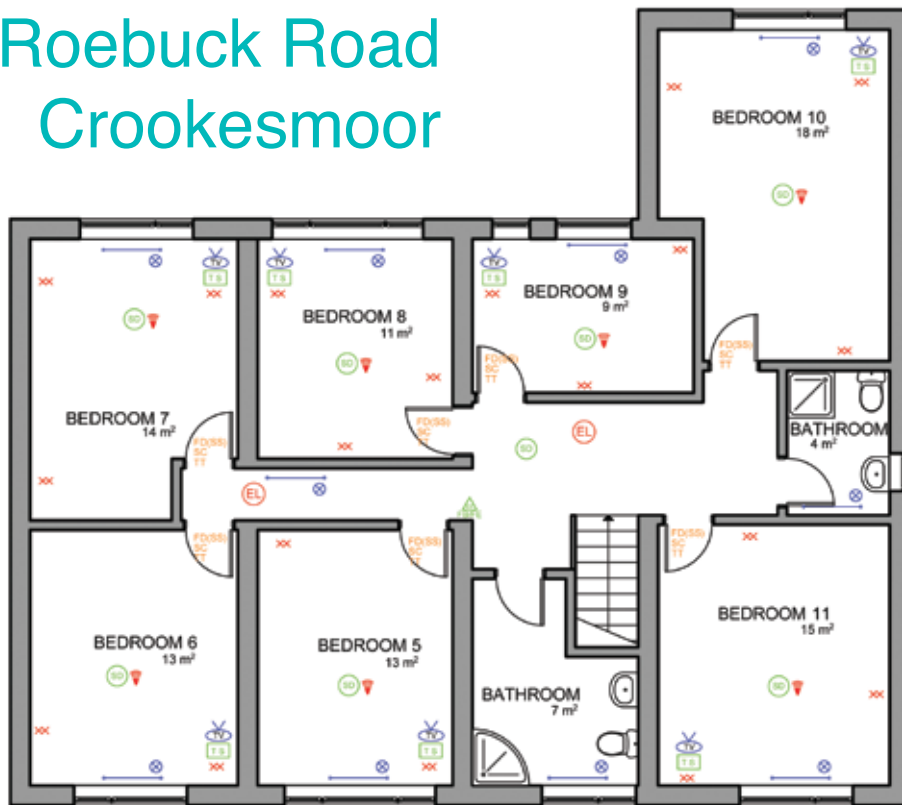

115 Roebuck Road Crookesmoor

First Floor

11 Beds
Rent :
Bedrooms @ £79.50

Ground Floor