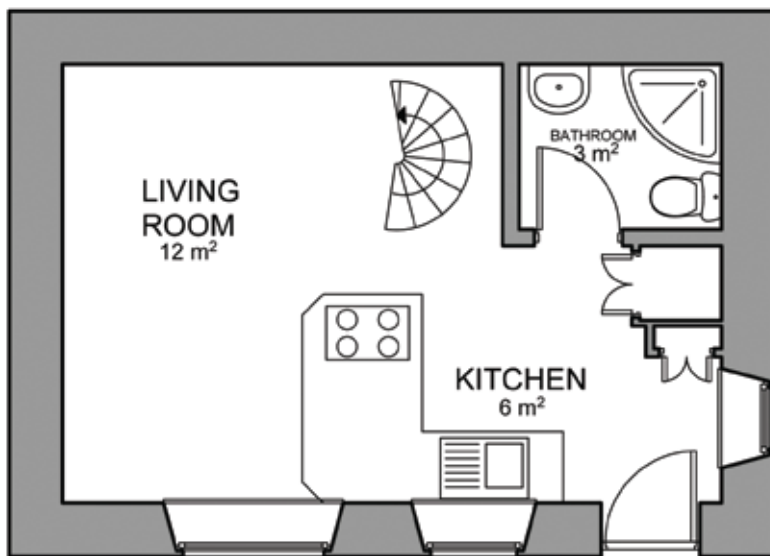

# 22A Ashgate Road Broomhill

Beds: 2

Rent: £100.00  
Inclusive of all bills

First Floor

Ground Floor